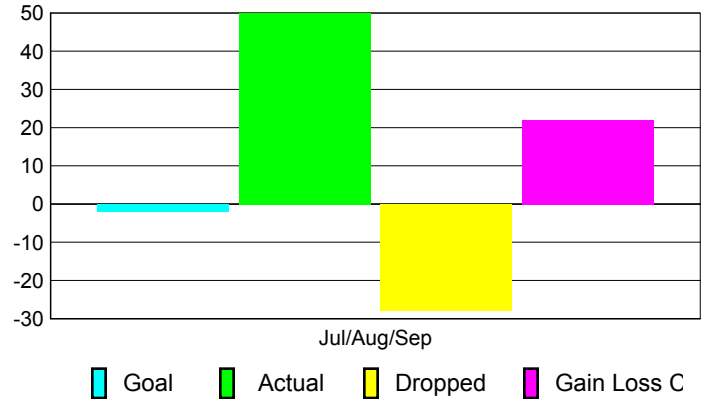

### YTD Status Quo Clubs 2010-2011

Status Quo Clubs Compared to Status Quo Members

## MEMBERSHIP

Membership Results  
2010-2011

Membership  
2009-2010

Month	Net Memb Goal	Actual New Memb	Actual Dropped Memb	Gain/Loss of Memb	Gain/Loss of Memb
Jul/Aug/Sep	-2	50	-28	22	8
<b>Totals</b>	<b>-2</b>	<b>50</b>	<b>-28</b>	<b>22</b>	<b>8</b>

### Membership Results 2010-2011

Goal, New, Dropped, Gain/Loss

### Comparison of Membership Gain/Loss

Current Year Compared to the Previous Year